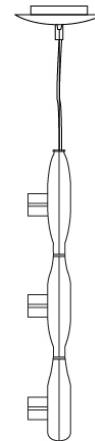

SPACE SUSPENSION

D11003

GENERAL

Series: Space
 Division: Design
 Mounting Type: Suspension
 Mounting Location: Ceiling
 Subcategory: Pendant

PHYSICAL

Shape: Square
 Length (mm): 600
 Length (in): 23 ½
 Width (mm): 600
 Width (in): 23 ½
 Height (mm): 1600
 Height (in): 63
 Light Distribution: Direct
 Weight (kg): 10.6
 Weight (lbs): 23.5
 Diffuser: Satin Glass
 Fixture Finish: ALU
 Fixture Material: Aluminum

Series: Space
Brand: Milan
Division: Design
Mounting Type: Suspension
Mounting Location: Ceiling
Subcategory: Pendant

PHYSICAL

Shape: Abstract
Width (mm): 108
Width (in): 4 1/4
Height (mm): 730
Height (in): 28
Weight (kg): 1.4
Weight (lbs): 3
Fixture Finish: Metallic Gray
Fixture Material: Aluminum

730mm 28 3/4"

SPACE SUSPENSION

D91123

GENERAL

Series: Space
 Brand: Milan
 Division: Design
 Mounting Type: Suspension
 Mounting Location: Ceiling
 Subcategory: Pendant

PHYSICAL

Shape: Abstract
 Length (mm): 866
 Length (in): 34 1/4
 Width (mm): 108
 Width (in): 4 1/4
 Height (mm): 1570
 Height (in): 62
 Weight (kg): 2.3
 Weight (lbs): 5
 Fixture Finish: Metallic Gray
 Fixture Material: Aluminum

Series: Space
 Brand: Milan
 Division: Design
 Mounting Type: Recessed
 Mounting Location: Ceiling
 Subcategory: Downlight

PHYSICAL

Shape: Rectangle
 Length (mm): 445
 Length (in): 17 1/2
 Width (mm): 150
 Width (in): 6
 Height (mm): 89
 Height (in): 3 1/2
 Light Distribution: Direct
 Weight (kg): 3.2
 Weight (lbs): 7
 Diffuser: Glass - Sold Separately
 Fixture Finish: Metallic Gray
 Fixture Material: Metal